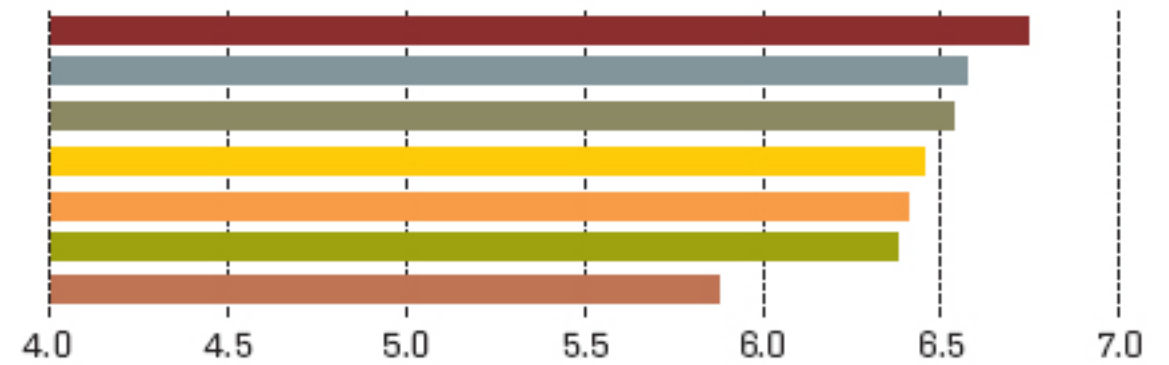

Based on a 1.0-8.0 scoring scale

OVERALL RANKINGS

SALES COMPETENCE

PRODUCT FEATURES

INITIAL PRODUCT QUALITY

PRODUCT RELIABILITY

TECHNICAL SUPPORT

WOULD BUY THIS PRODUCT AGAIN