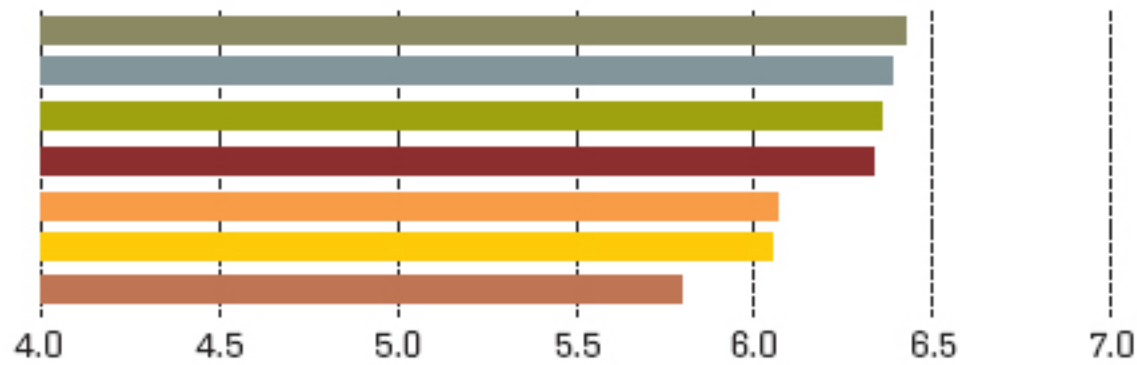

Based on a 1.0-8.0 scoring scale

OVERALL RANKINGS

SALES COMPETENCE

PRODUCT FEATURES

INITIAL PRODUCT QUALITY

PRODUCT RELIABILITY

TECHNICAL SUPPORT

WOULD BUY THIS PRODUCT AGAIN