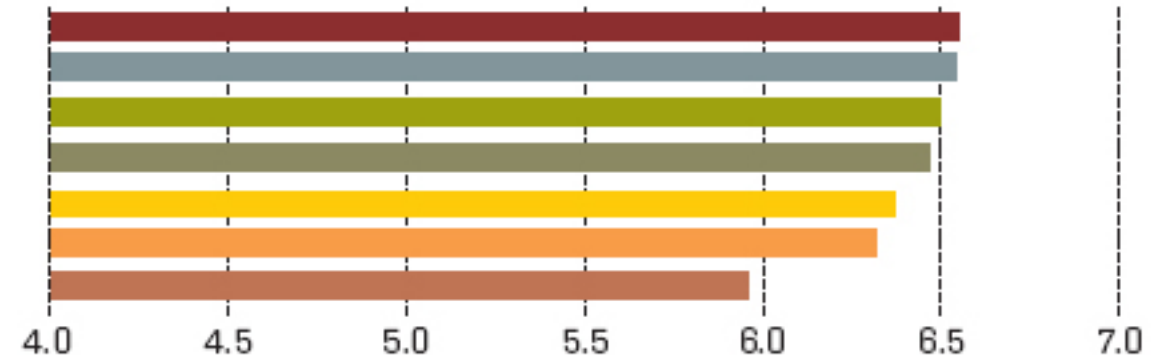

Based on a 1.0-8.0 scoring scale

OVERALL RANKINGS

SALES COMPETENCE

PRODUCT FEATURES

INITIAL PRODUCT QUALITY

PRODUCT RELIABILITY

TECHNICAL SUPPORT

WOULD BUY THIS PRODUCT AGAIN