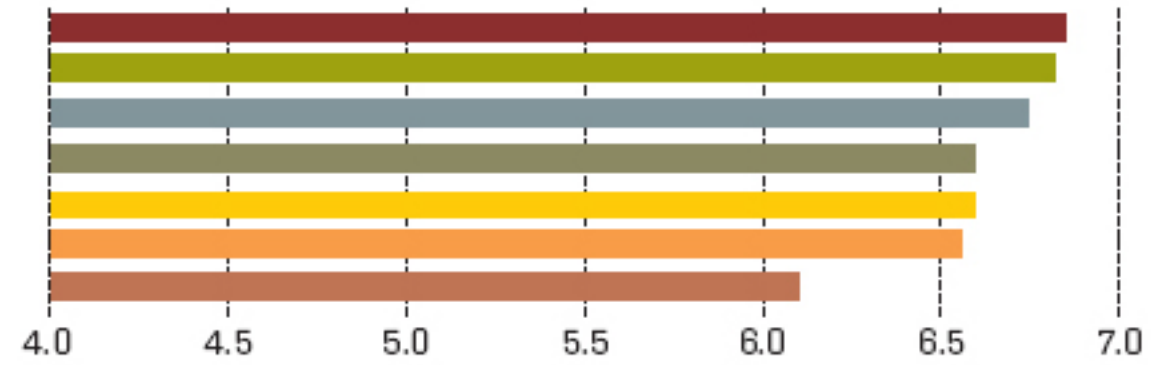

Based on a 1.0-8.0 scoring scale

OVERALL RANKINGS

SALES COMPETENCE

PRODUCT FEATURES

INITIAL PRODUCT QUALITY

PRODUCT RELIABILITY

TECHNICAL SUPPORT

WOULD BUY THIS PRODUCT AGAIN