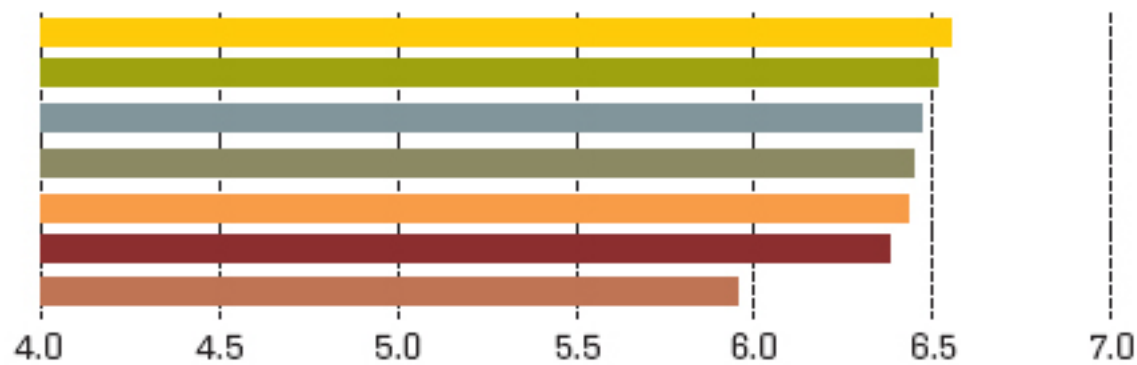

Based on a 1.0-8.0 scoring scale

OVERALL RANKINGS

SALES COMPETENCE

PRODUCT FEATURES

INITIAL PRODUCT QUALITY

PRODUCT RELIABILITY

TECHNICAL SUPPORT

WOULD BUY THIS PRODUCT AGAIN