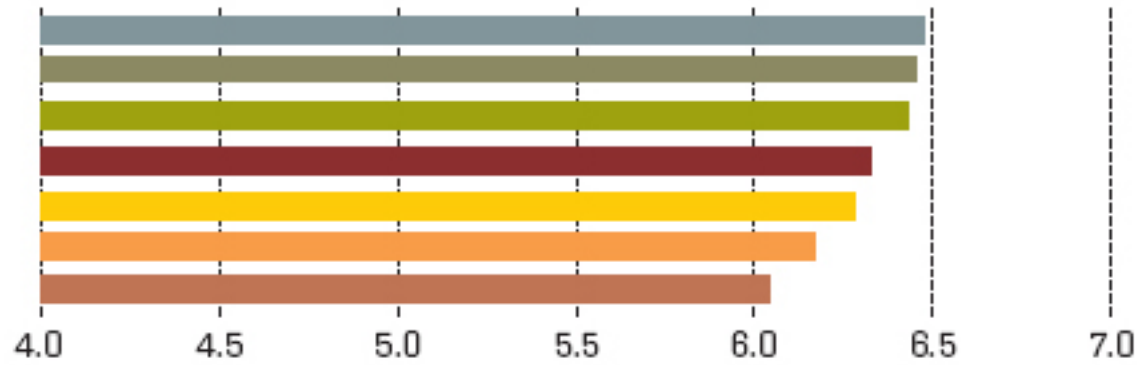

Based on a 1.0-8.0 scoring scale

OVERALL RANKINGS

SALES COMPETENCE

PRODUCT FEATURES

INITIAL PRODUCT QUALITY

PRODUCT RELIABILITY

TECHNICAL SUPPORT

WOULD BUY THIS PRODUCT AGAIN