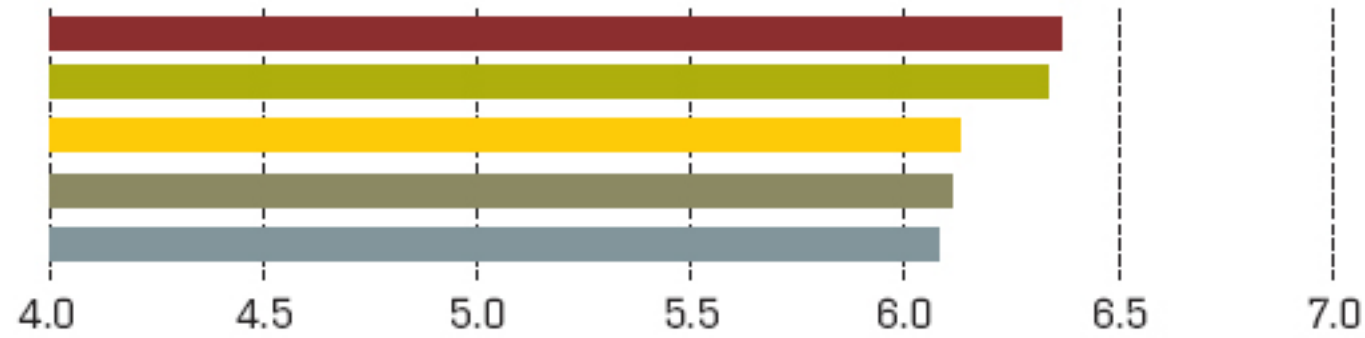

SALES-FORCE COMPETENCE