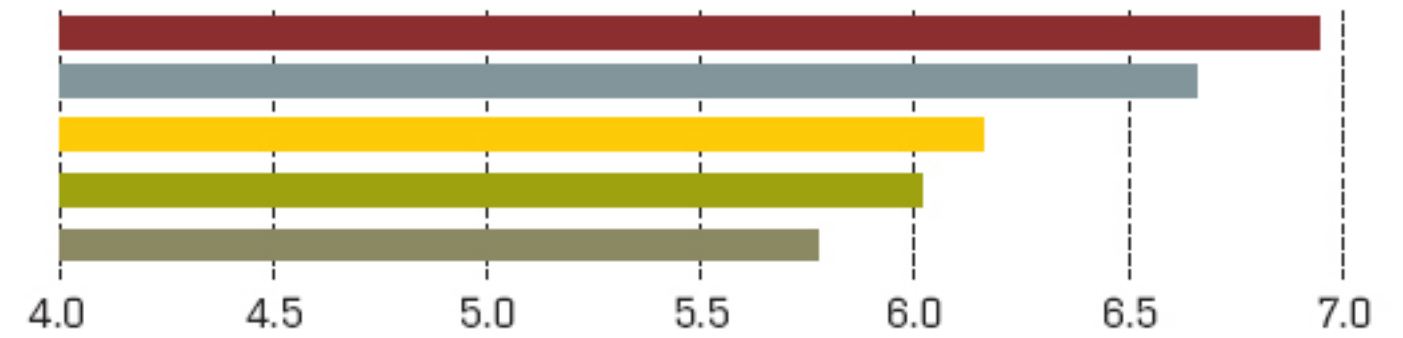

INITIAL PRODUCT QUALITY