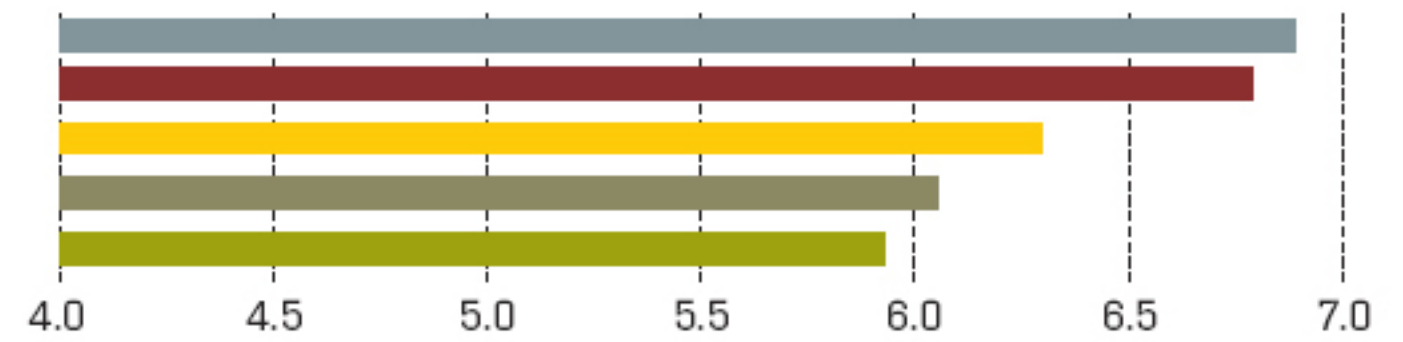

PRODUCT RELIABILITY