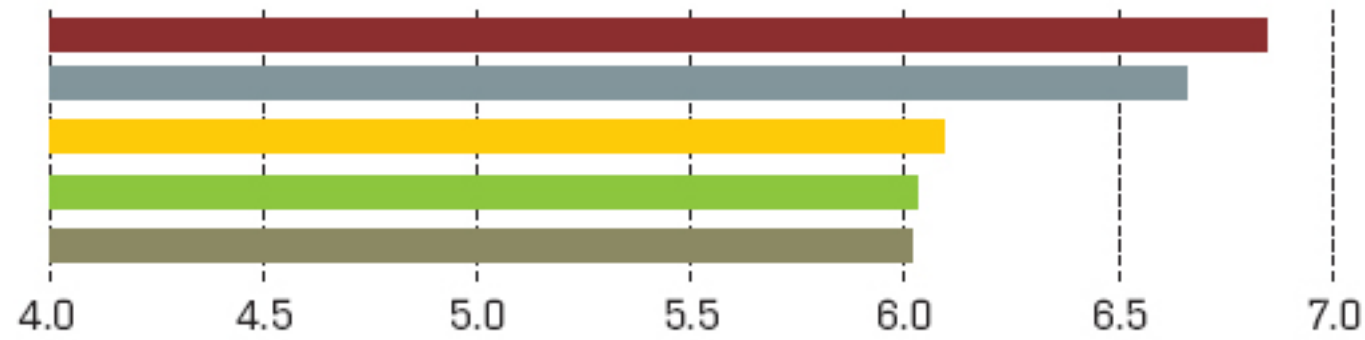

MIDRANGE AWARD

- NetApp FAS200/900
- IBM System Storage N3000/5000
- Dell PowerVault NF500/600 and NX1950
- HP ProLiant DL storage servers
- EMC NS Series

Based on a 1.0-8.0 scoring scale

OVERALL RANKINGS